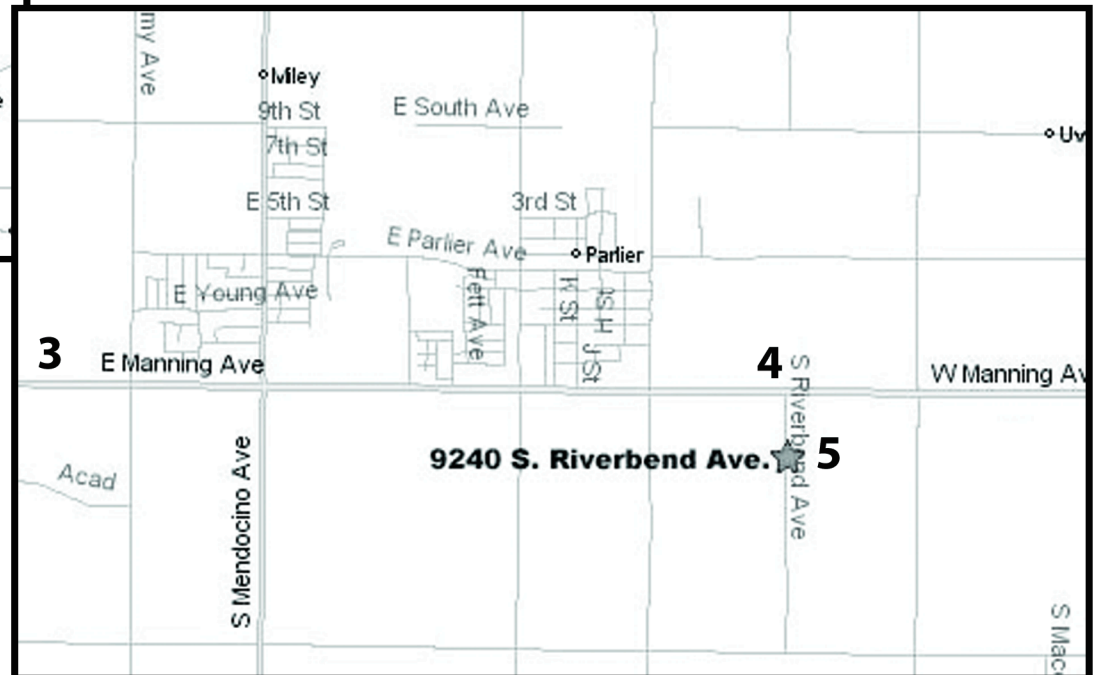

UC Kearney Ag Center Parlier, CA

Directions to AgSI Workshops:

- 1) Take Hwy 99 East to
- 2) E. Manning Avenue Exit
- 3) Go East on E. Manning Avenue
- 4) Turn Right onto South Riverbend Avenue
- 5) **US Kearney Ag Center:**
9240 S. Riverbend Ave.