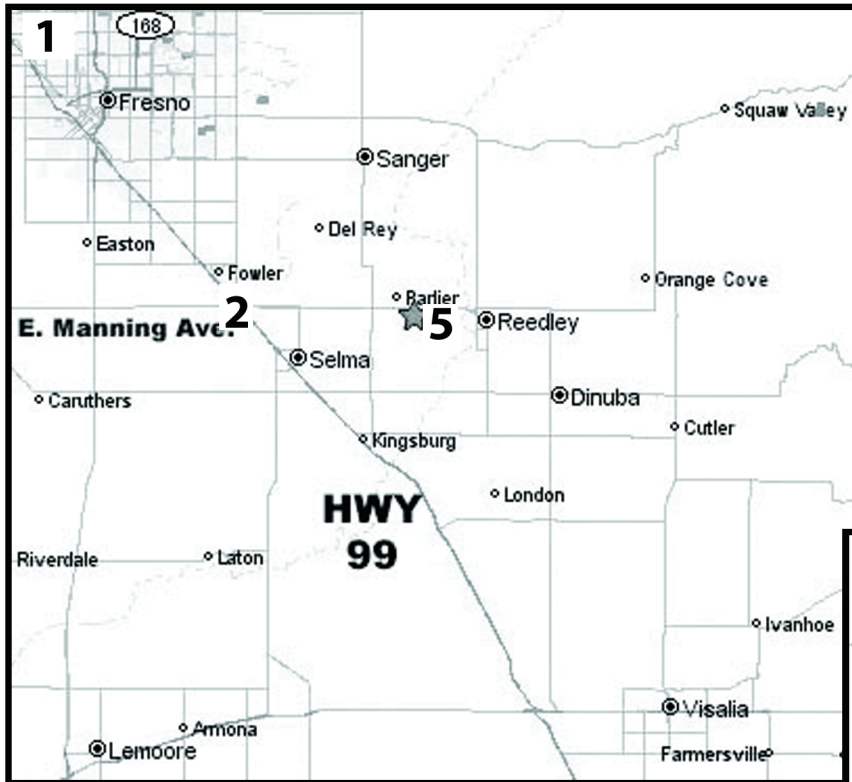

UC Kearney Ag Center Parlier, CA

Directions to AgSI Workshops:

- 1) Take Hwy 99 East to
- 2) E. Manning Avenue Exit
- 3) Go East on E. Manning Avenue
- 4) Turn Right onto South Riverbend Avenue
- 5) **US Kearney Ag Center:**
9240 S. Riverbend Ave.