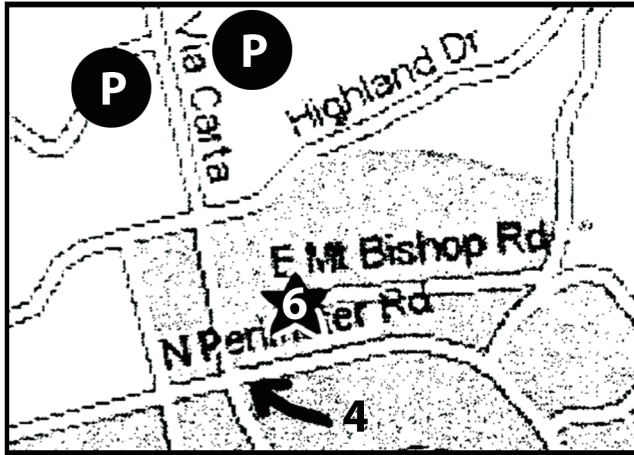

Cal Poly AgSI

San Luis Obispo, CA

Directions to AgSI Workshops:

- 1a) **North Bound** on 101, exit Grand Avenue off ramp
 - turn left onto Grand Avenue
- 1b) **South Bound** on 101, exit Monterey Street off ramp
 - turn right at the top of the ramp onto Buena Vista Avenue
 - immediately turn left onto Loomis Street
 - at the stop sign turn right onto Grand Avenue
- 2) At the stop sign entering campus, stop at the information booth and purchase a parking pass for \$4.00. Each parking pass is good for one day.
- 3) Proceed down Grand Avenue until you reach the next stop sign, turn right onto North Perimeter Road.
- 4) Turn right onto Via Carta (third stop sign)
- 5) Parking is past the next stop sign up the hill on the right and left.
- 6) The workshop is in Building 08. Go back down Via Carta, turn left on North Perimeter Road. It is about half-a-block up on your left.